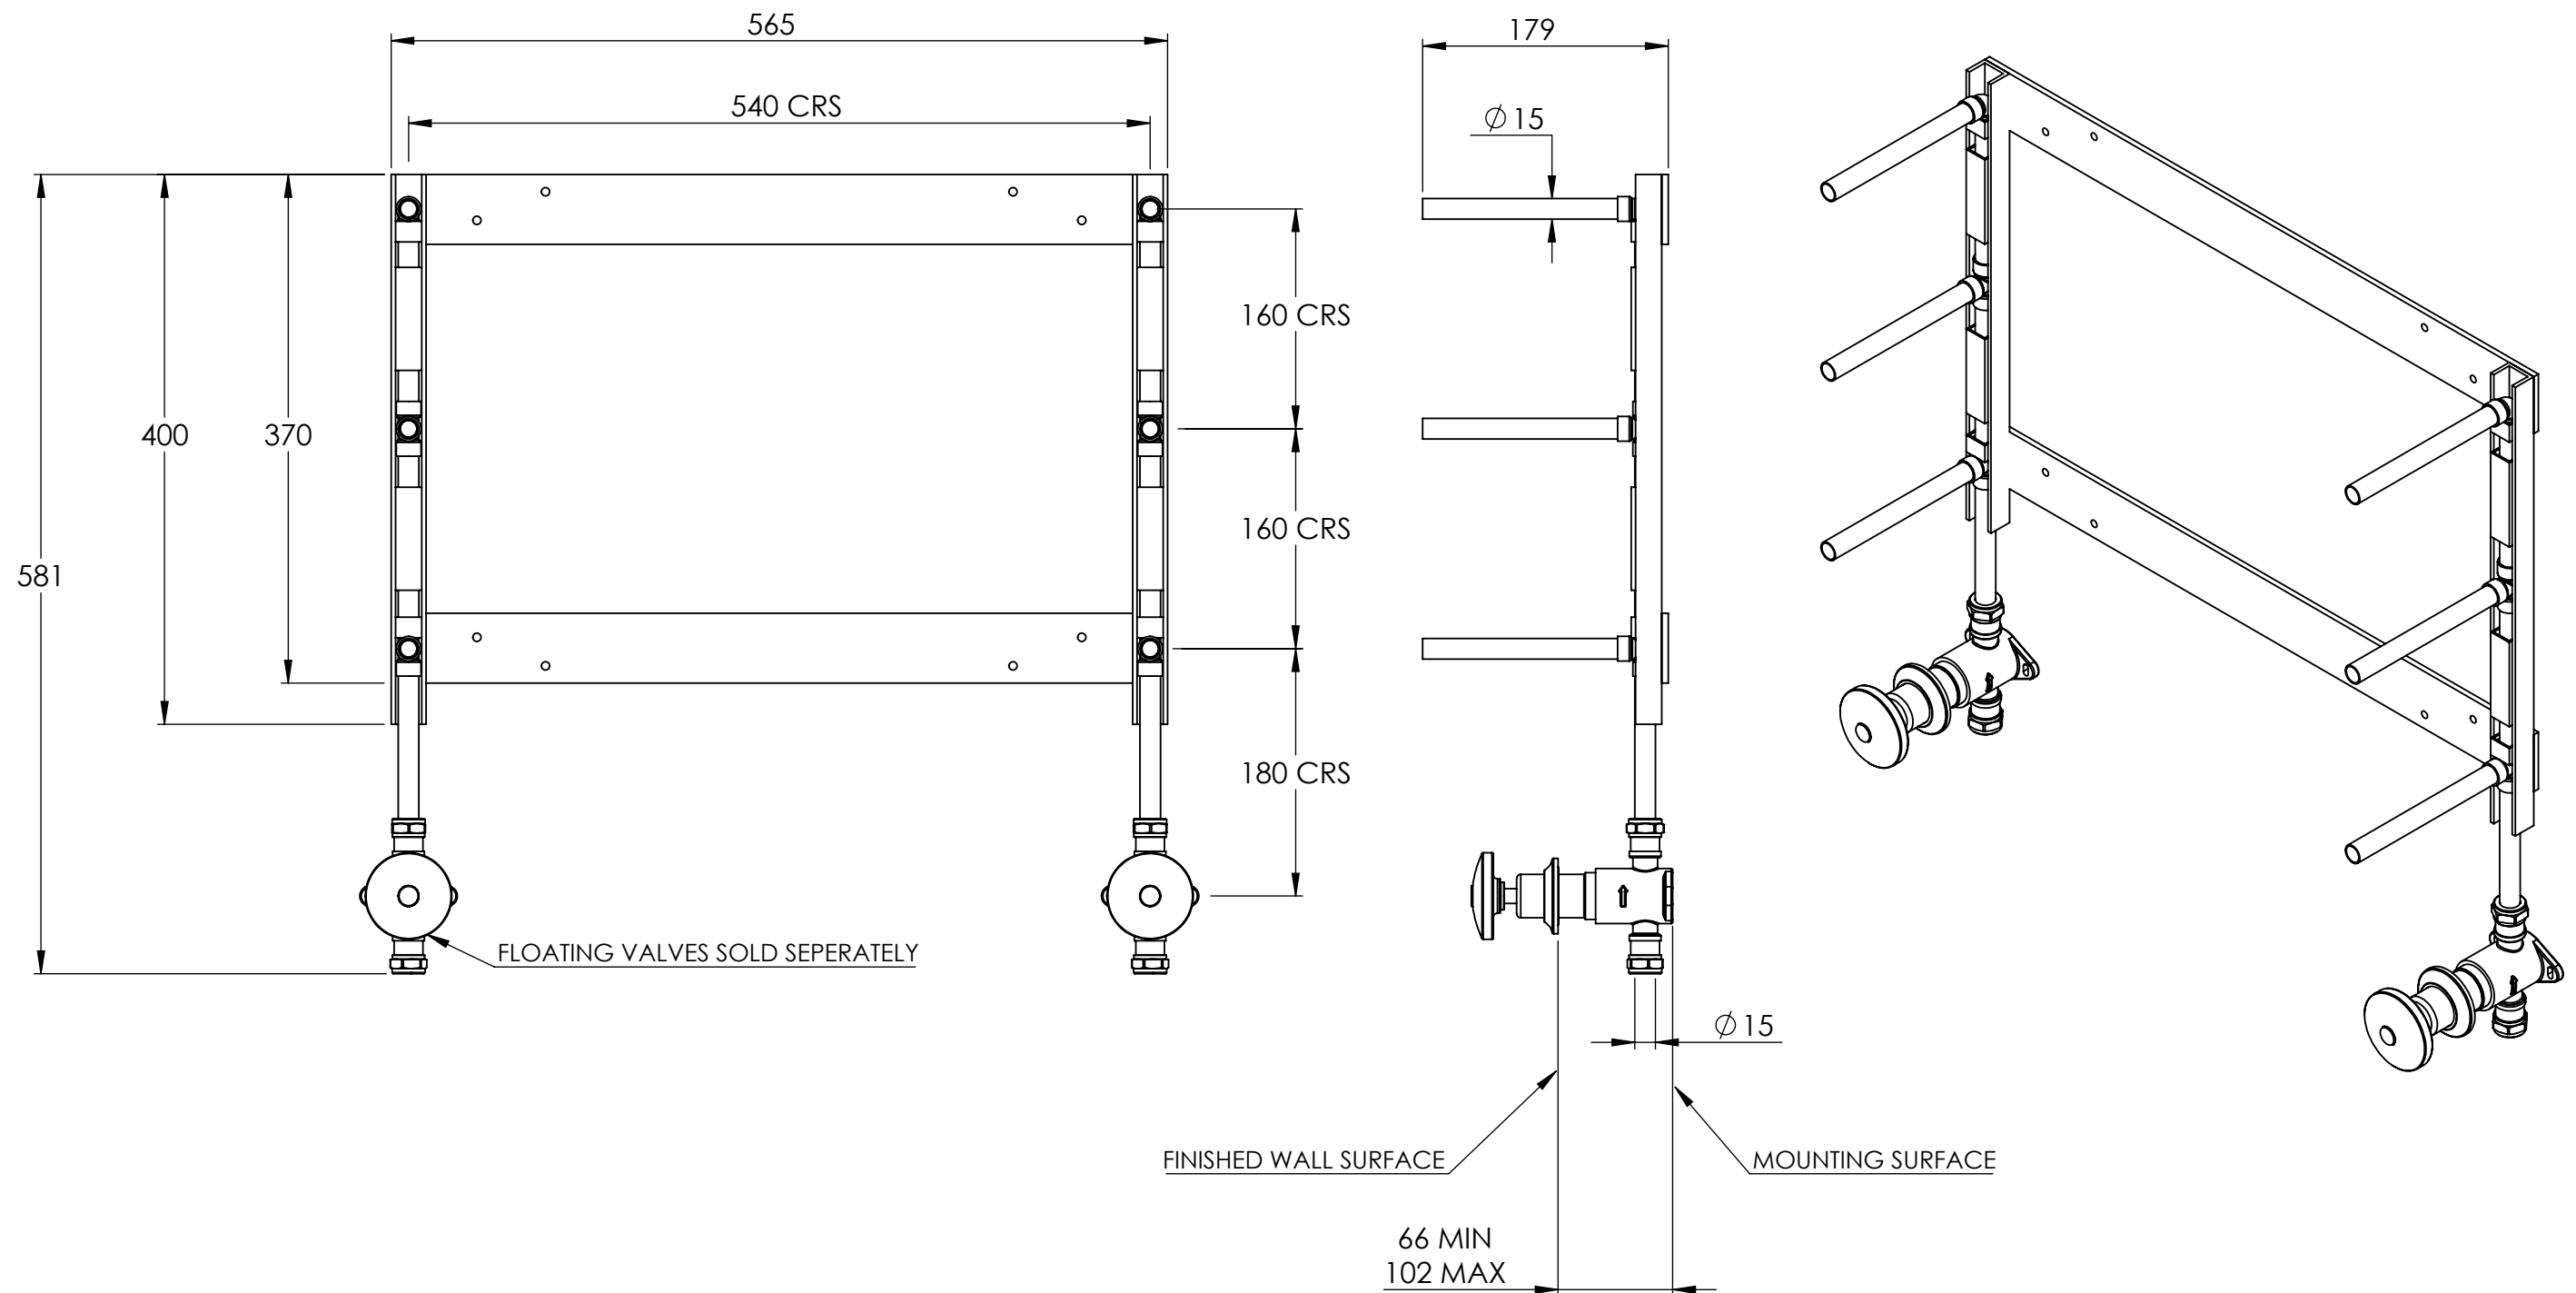

BARD & BRAZIER

DO NOT SCALE DRAWING ALL DIMENSIONS ARE IN MILLIMETERS AND MAY VARY ± 5mm AS THEY ARE HANDMADE, HAND SOLDERED AND POLISHED  
 WE THEREFORE RECOMMEND THAT ANY INSTALLATION WORK BE CARRIED OUT UPON RECEIPT OF RAIL.

TITLE:  
 FLOATING RAIL INSTALL FRAME -  
 3 BARS

  
 BARD & BRAZIER

SCALE: 1:5  
 DATE: 03/03/2020

PRODUCT CODE:  
 INF1-3